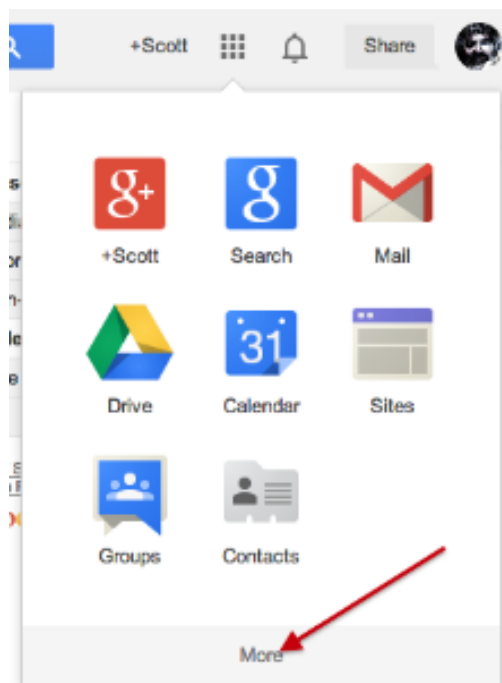

Accessing Your Bethel YouTube Account

Video

Step by Step Instructions

To access your Bethel YouTube account login to your Bethel email and click on the

icon in the top banner.

You will then Click on "More" at the bottom of the pop-up window to see the YouTube icon.

This link will bring you to your YouTube landing page.

You will see a menu on the left side of the page and your name will be at the top of this list. Clicking on your name will bring you to your personal YouTube Channel.