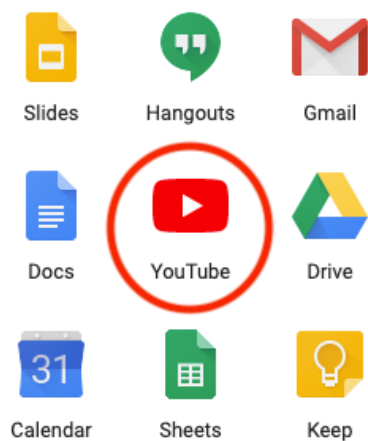

## Step by Step Instructions

1. To access your Bethel YouTube account login to your Bethel email and click on the

icon in the top banner

2. You will then search for the YouTube icon (you may have to click on "more" at the bottom of the page)